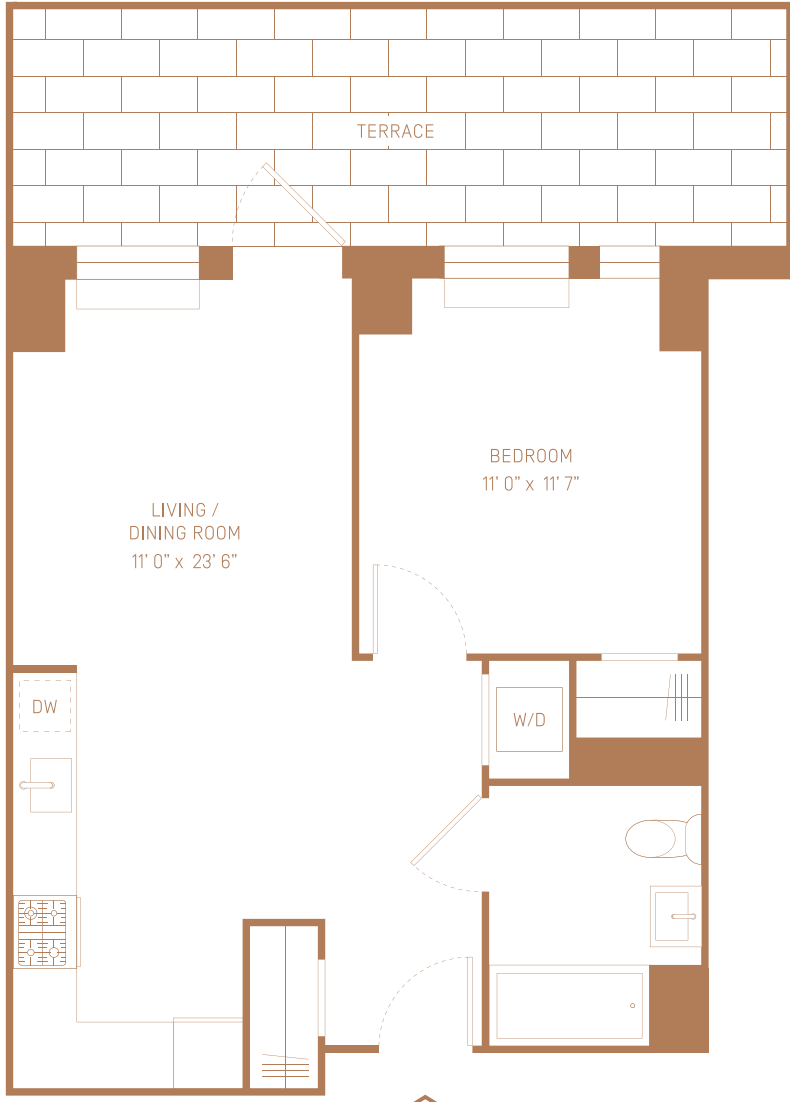

1 - BED
1 - BATH

RESIDENCE 604

theesexnyc.com 646.933.3400

Douglas Elliman Development Marketing:
Marketing and Leasing

All dimensions are approximate and subject to construction variances. Plans may contain minor variations from floor to floor.