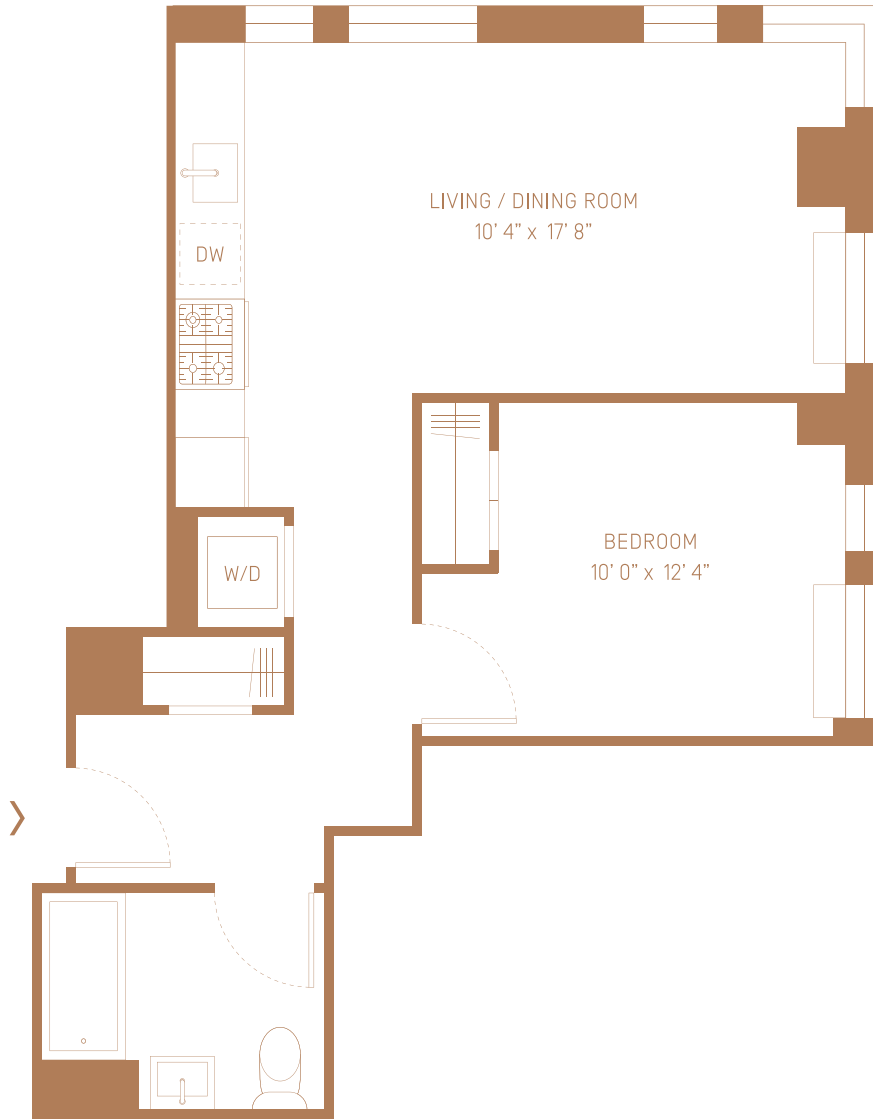

1 - BED
1 - BATH

RESIDENCE 907-2407

theesexnyc.com 646.933.3400

Douglas Elliman Development Marketing:
Marketing and Leasing

📍 All dimensions are approximate and subject to construction variances. Plans may contain minor variations from floor to floor.