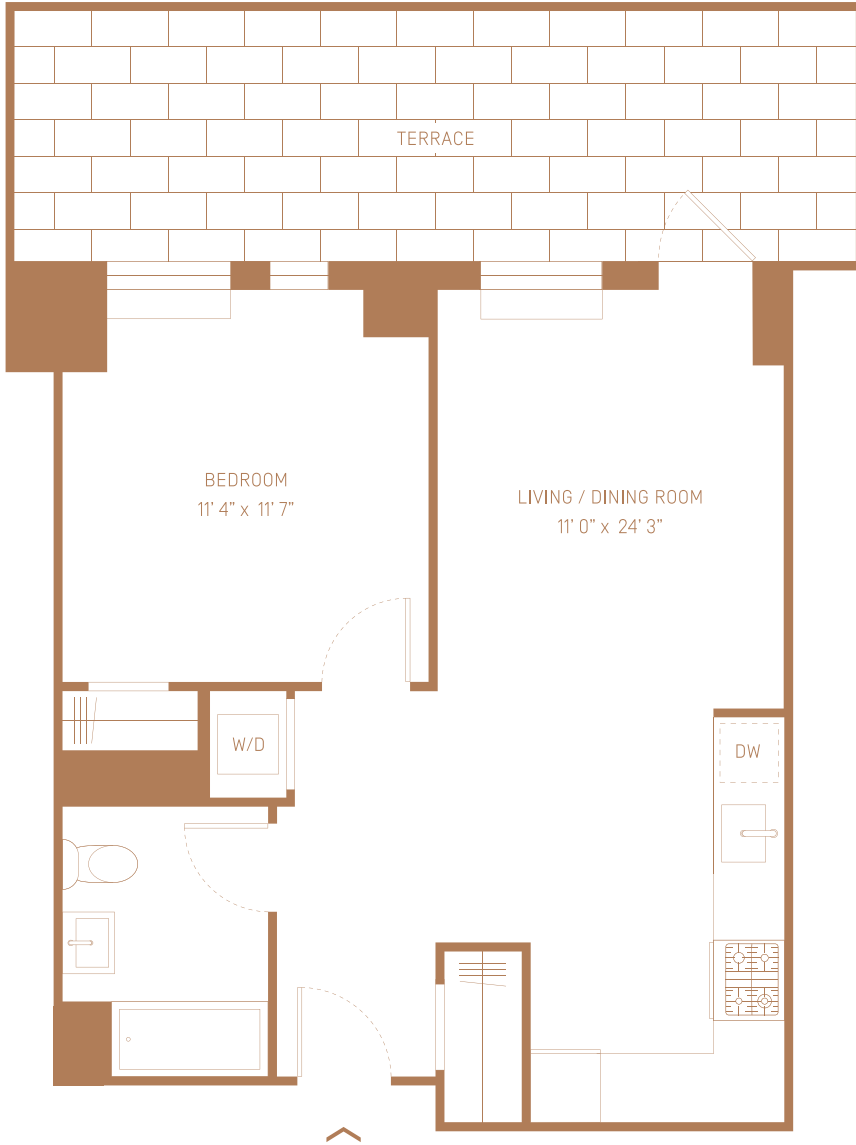

1 - BED
1 - BATH

RESIDENCE 603

theesexnyc.com 646.933.3400

Douglas Elliman Development Marketing:
Marketing and Leasing

📍 All dimensions are approximate and subject to construction variances. Plans may contain minor variations from floor to floor.